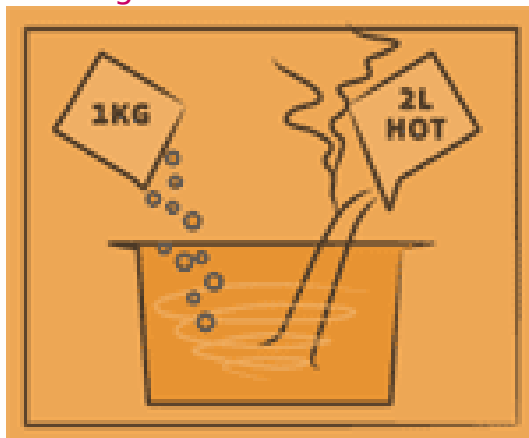

Package

Sacking	15 kg
---------	-------

Durability

Sacking	4 mth
---------	-------

Feeding advice

Storage advise

Store in a cool, dry and dark place. Reclose after usage