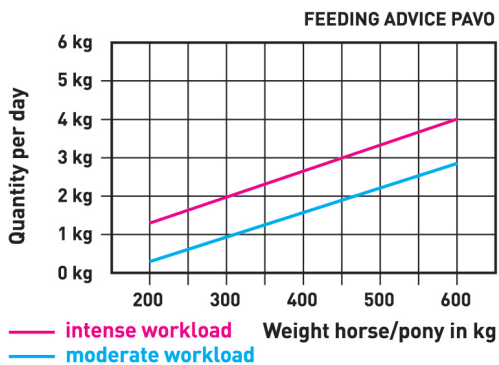

**Package**

Sacking	15 kg
Big Box	450 kg

**Durability**

Sacking	6 mth
Big Box	3 mth

**Feeding advice Kg/day**

**Feeding advice Kg/day**

Feeding Advice Pavo SportsFit  
Quantity per day

**Storage advise**