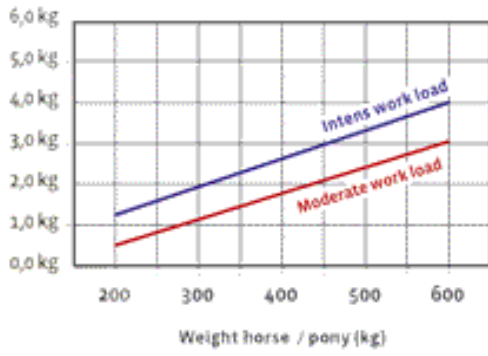

**Package**

Sacking	15 kg
Big Box	450 kg

**Durability**

Sacking	6 mth
Big Box	3 mth

**Feeding advice Kg/day**

**Feeding advice Kg/day**

Feeding Advice Pavo SportsFit  
Quantity per day

**Storage advise**