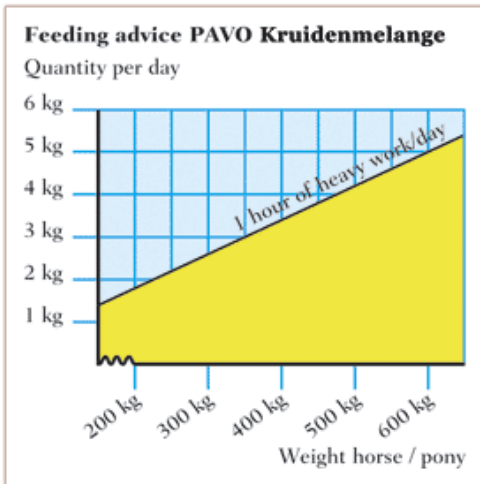

Durability

Sacking	6 mth
---------	-------

Feeding advice Kg/day

Storage advise

Store in a cool, dry and dark place. Reclose after usage