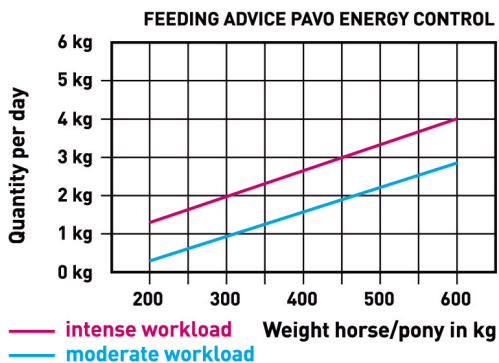

Package

Sacking	20 kg
Big Box	725 kg
Bulk	>2.000 kg

Feeding advice Kg/day

Durability

Sacking	6 mth
Big Box	3 mth
Bulk Winter	3 mth
Bulk Summer	2 mth

Storage advise

Store in a cool, dry and dark place. Reclose after usage